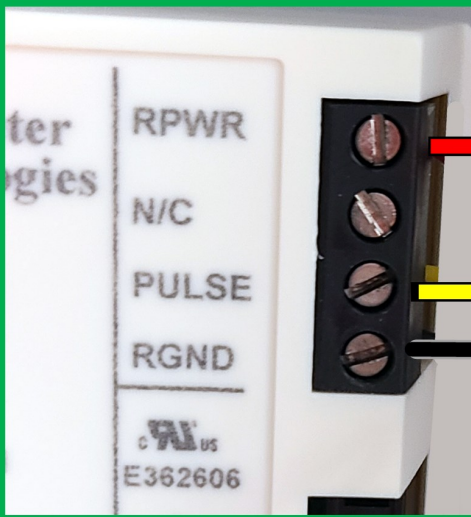

ez-meter

Meter wiring to Next Century
TR4-I Transceiver
(Plug uses three center terminals)