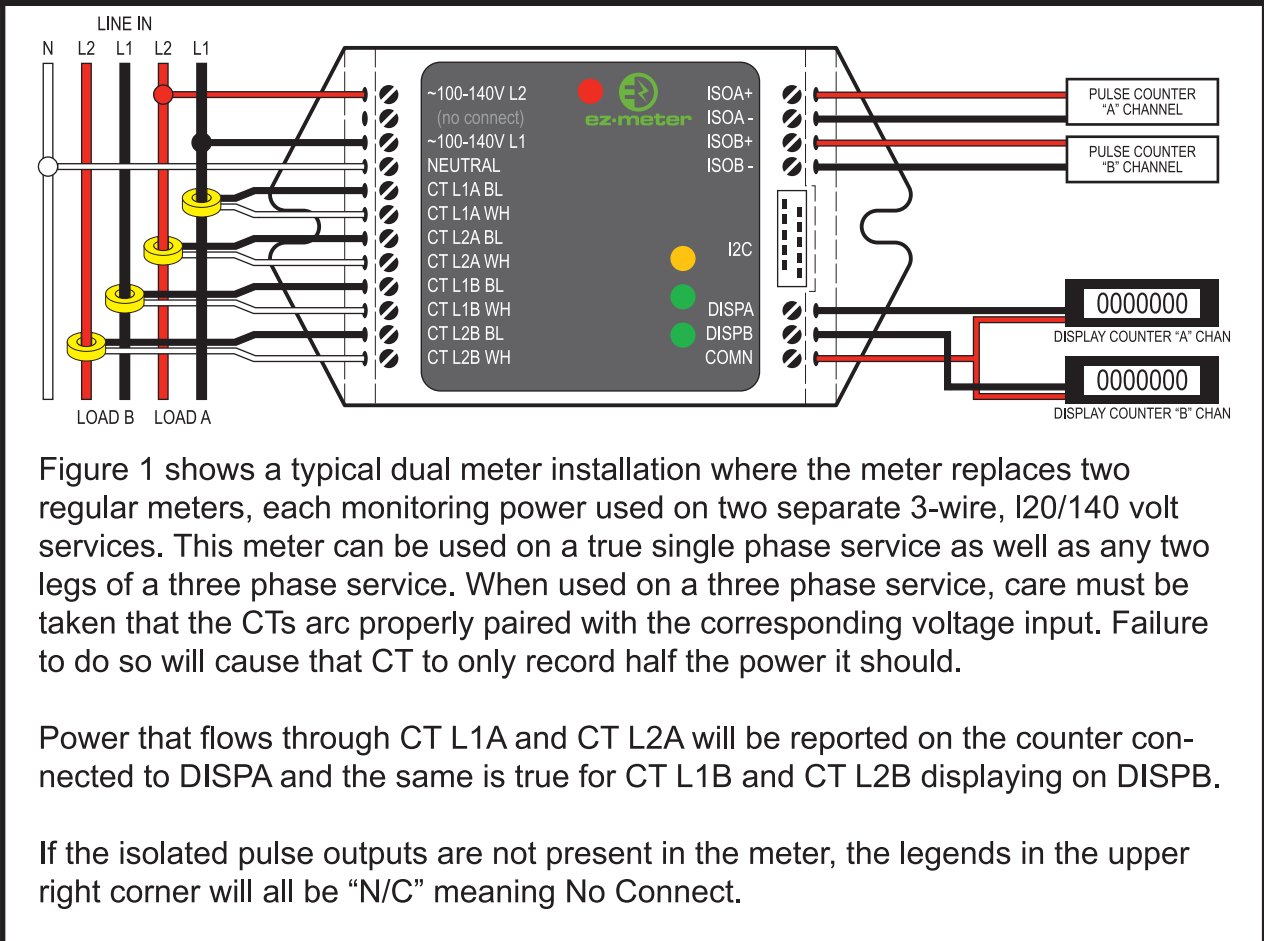

**Fig. 1: Dual Output, 3-Wire, Dual Element, Single Phase Meter (Type A4)**

**Fig. 2: Dual Output, 2-Wire, Single Element, Single Phase Meter (Type A4)**

**See Back of this Sheet for Single Meter Installation**